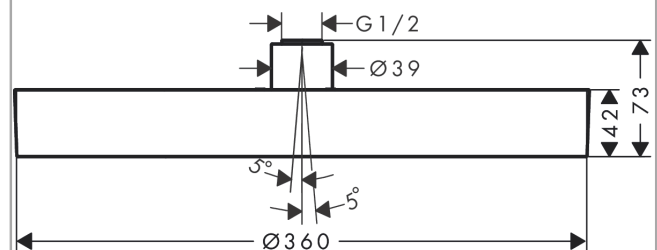

Rainfinity

Overhead shower 360 1jet

Surfaces: **Brushed Black Chrome** Article Number: **26231340**

Description

product features

- shower head size: 360 mm
- spray type: PowderRain
- ball-joint: overhead shower angle (2 x 5°) adjustable
- frame: metal
- material spray disc: aluminium
- spray disc surface: graphite
- maximum flow rate at 3 bar: 20,3 l/min
- flow rate PowderRain spray (at 3 bar): 20,3 l/min
- overhead shower removable for cleaning
- installation: ceiling or wall
- connection thread G ½
- connection dimension: DN15

Technology

Design awards

reddot award 2019
best of the best

Product image

Scale drawing

Flowchart

The consumption was measured in combination with the appropriate fittings (thermostat/mixer/in-wall valve) to reflect actual application in practice.

Rainfinity
Overhead shower 360 1jet
Surfaces: **Brushed Black Chrome** Article Number: **26231340**

Exploded Drawing

Year of production: >04/21

Rainfinity
Overhead shower 360 1jet
 Surfaces: **Brushed Black Chrome** Article Number: **26231340**