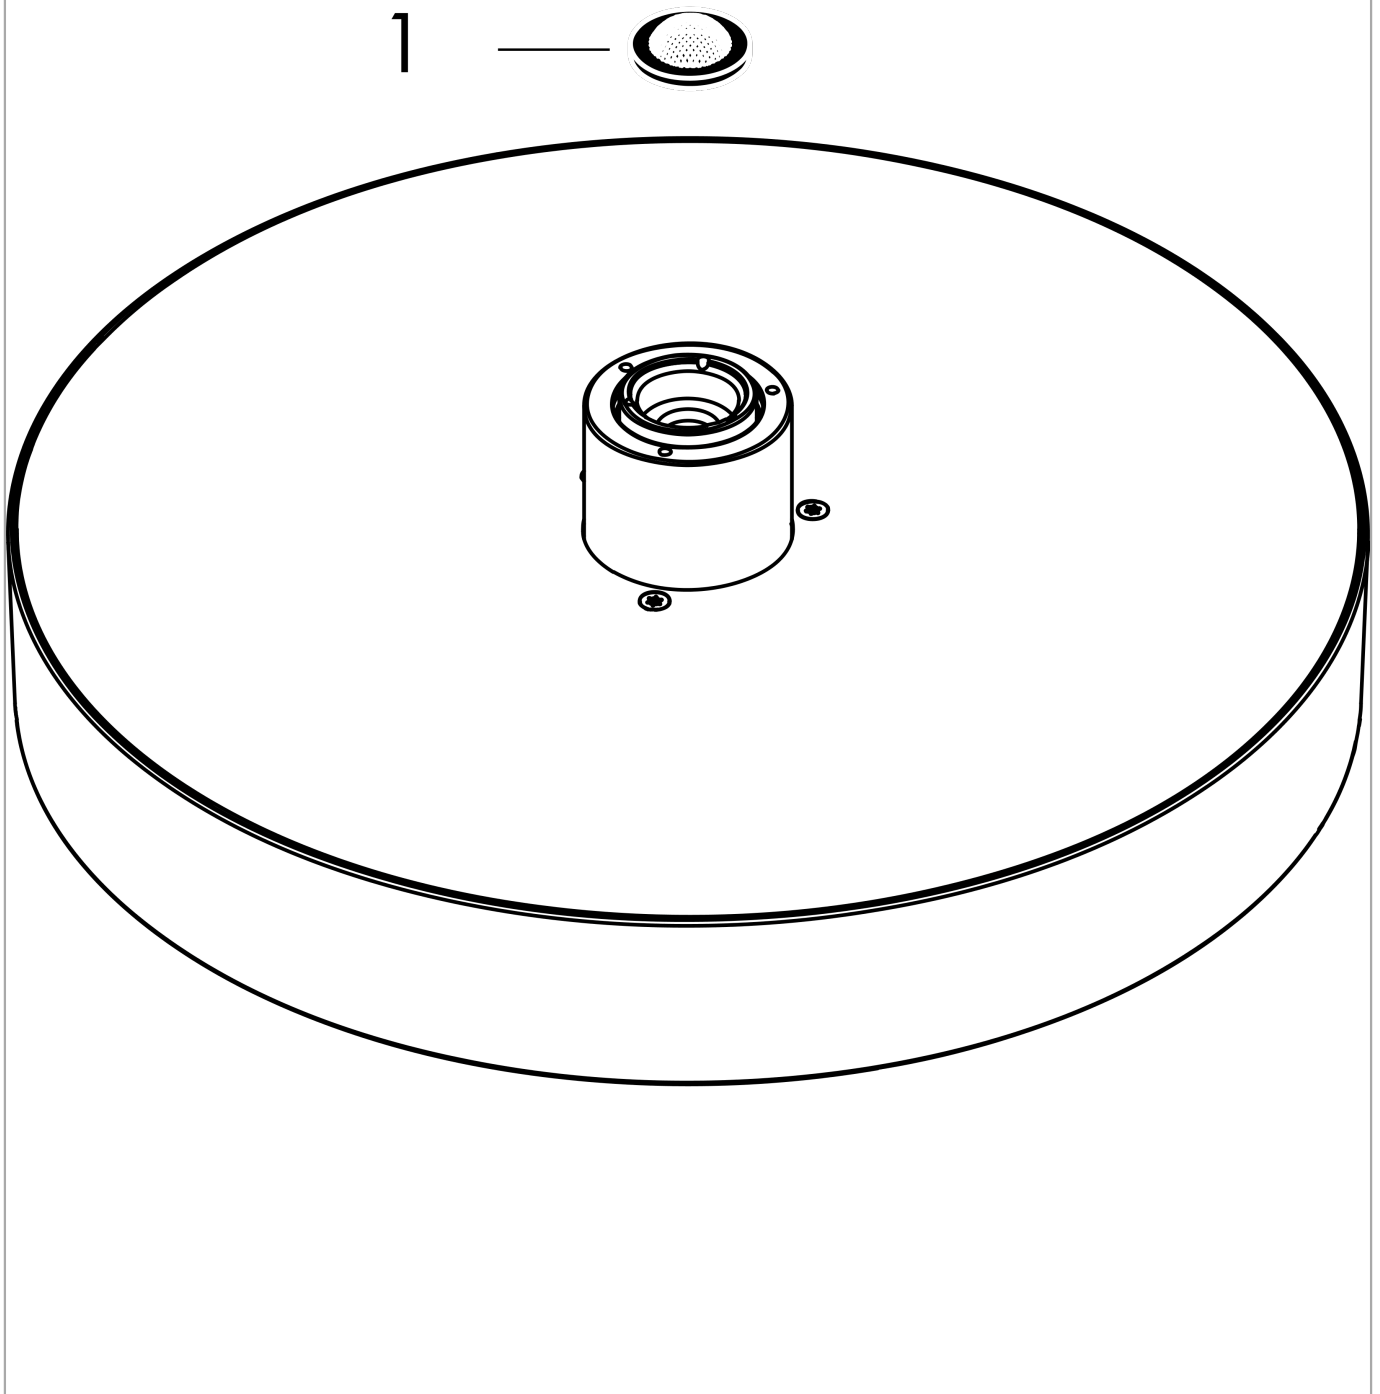

Rainfinity

Overhead shower 360 1jet

Surfaces: **Brushed Black Chrome** Article Number: **26231340**

Description

product features

- shower head size: 360 mm
- spray type: PowderRain
- ball-joint: overhead shower angle (2 x 5°) adjustable
- frame: metal
- material spray disc: aluminium
- spray disc surface: graphite
- maximum flow rate at 3 bar: 20,3 l/min
- flow rate PowderRain spray (at 3 bar): 20,3 l/min
- overhead shower removable for cleaning
- installation: ceiling or wall
- connection thread G ½
- connection dimension: DN15

Technology

Design awards

reddot award 2019
best of the best

Product image

Scale drawing

Flowchart

The consumption was measured in combination with the appropriate fittings (thermostat/mixer/in-wall valve) to reflect actual application in practice.

Rainfinity
Overhead shower 360 1jet
Surfaces: **Brushed Black Chrome** Article Number: **26231340**

Exploded Drawing

Year of production: >04/21

Rainfinity
Overhead shower 360 1jet
 Surfaces: **Brushed Black Chrome** Article Number: **26231340**