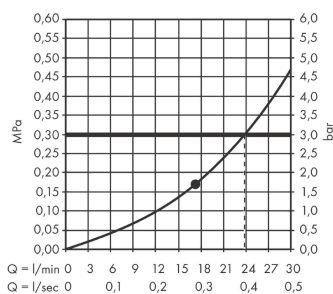

Rainfinity

Overhead shower 360 1jet

Surfaces: **Brushed Black Chrome** Article Number: **26231340**

Description

product features

- shower head size: 360 mm
- spray type: PowderRain
- ball-joint: overhead shower angle (2 x 5°) adjustable
- frame: metal
- material spray disc: aluminium
- spray disc surface: graphite
- maximum flow rate at 3 bar: 20,3 l/min
- flow rate PowderRain spray (at 3 bar): 20,3 l/min
- overhead shower removable for cleaning
- installation: ceiling or wall
- connection thread G ½
- connection dimension: DN15

Technology

Design awards

reddot award 2019
best of the best

Product image

Scale drawing

Flowchart

The consumption was measured in combination with the appropriate fittings (thermostat/mixer/in-wall valve) to reflect actual application in practice.